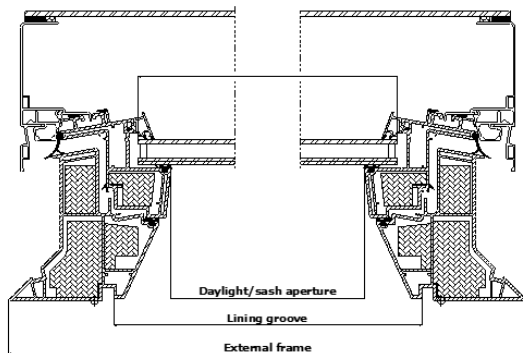

Lining measurements

Size	W x H mm
060060	559x559
080080	759x759
060090	559x859
090090	859x859
090120	859x1159
100100	959x959
100150	959x1459
120120	1159x1159

External frame measurements

Size	W x H mm
060060	780x780
080080	980x980
060090	780x1080
090090	1080x1080
090120	1080x1380
100100	1180x1180
100150	1180x1680
120120	1380x1380

() = Effective daylight area, m²

VELUX INTEGRA® flat roof window CVP with curved glass cover

- is mains powered
- is operated with control pad/remote control supplied with the window. Several flat roof windows can be controlled with the same control pad
- opens 200 mm – providing good ventilation
- adds a modern yet elegant look to the building; ideal for installations where the window is visible
- can be combined with fixed flat roof windows for the ultimate combination of natural light and fresh air

The curved glass cover allows rainwater to drain off freely even when the window is installed in a roof pitch of 0°

Width

Height

Technical values

Property	Window sizes							
	060060	060090	080080	090090	090120	100100	100150	120120
Ventilation area m ²	0.12	0.14	0.16	0.18	0.20	0.20	0.23	0.24