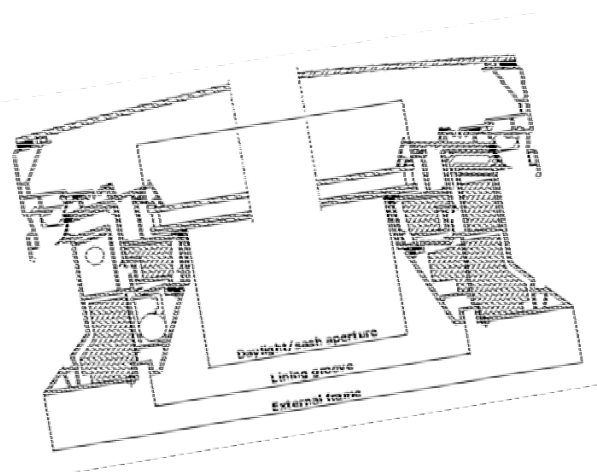

Lining measurements

Size	W x H mm
060060	559x559
080080	759x759
060090	559x859
090090	859x859
090120	859x1159
100100	959x959
100150	959x1459
120120	1159x1159

External frame measurements

Size	W x H mm
060060	780x780
080080	980x980
060090	780x1080
090090	1080x1080
090120	1080x1380
100100	1180x1180
100150	1180x1680
120120	1380x1380

() = Effective daylight area, m²

VELUX INTEGRA® flat roof window CVP with curved glass cover

- is mains powered
- is operated with control pad/remote control supplied with the window. Several flat roof windows can be controlled with the same control pad
- opens 200 mm – providing good ventilation
- adds a modern yet elegant look to the building; ideal for installations where the window is visible
- can be combined with fixed flat roof windows for the ultimate combination of natural light and fresh air

The curved glass cover allows rainwater to drain off freely even when the window is installed in a roof pitch of 0°

Width

Height

Technical values

Property	Window sizes							
	060060	060090	080080	090090	090120	100100	100150	120120
Ventilation area m ²	0.12	0.14	0.16	0.18	0.20	0.20	0.23	0.24