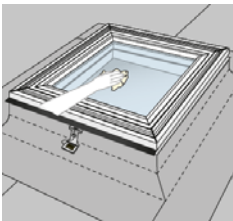

Cleaning and maintenance

To clean the outer pane of the insulating glass unit, remove the curved glass cover from the flat roof window.

Clean the curved glass cover with clean water only.

Do not add cleaners/detergents to the water (applies to both insulating glass unit and curved glass cover).

Exterior finish

Black aluminium profiles   Colour anodised aluminium ,
Nearest RAL standard colour: 8022

Interior finish

White PVC profiles	NCS standard colour: S 0500-N, Nearest RAL standard colour: 9016